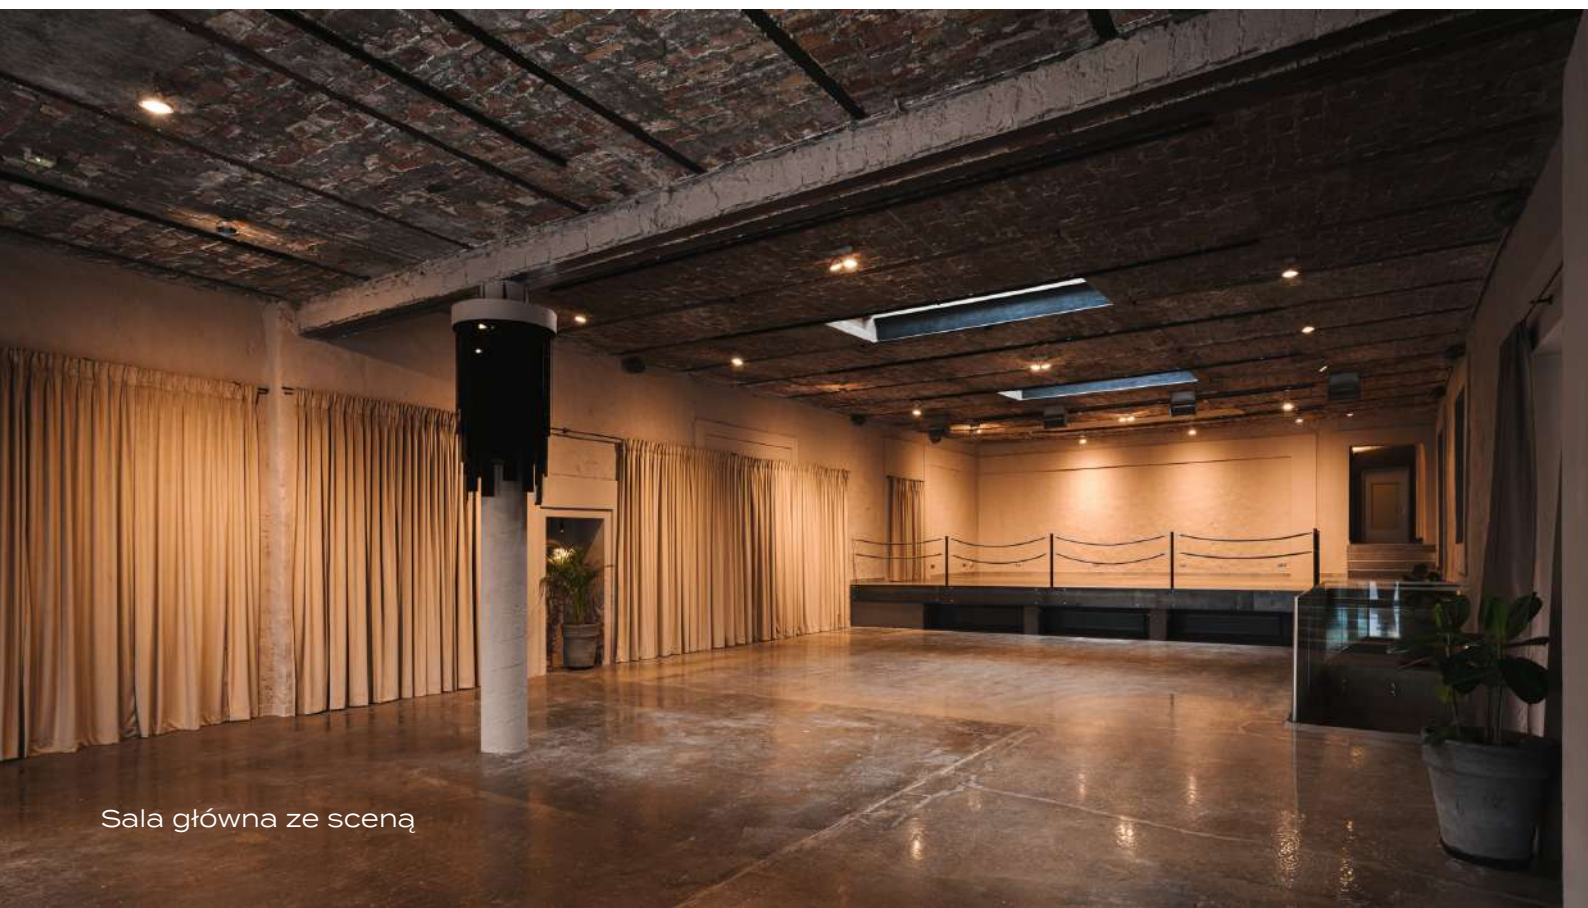

Kręglliccy Chłodna

Flexible and multifunctional, pre-war loft, in an excellent, downtown location. 1500 m² on the ground floor houses an open space, perfect for standing receptions for 400 people or seated for approximately 250, with a dedicated stage, chill-out area, and terrace. On the first floor, we have a cinema hall for screenings, lectures, and presentations for 40-70 people, as well as a multifunctional room, suitable for discussions, workshops, or dinners. On the second floor, there is a cozy space, ready to host private events, press conferences, or exhibitions.

Sala główna ze sceną

Room 2 with terrace

Room 3

Second floor, room with terrace

Gallery-room

Cinema room

48 cinema chairs

Ground floor, bathrooms

Legenda

- Terrace
- Room 1
- Room 2
- Room 3
- Room 4
- Cinema room
- ▶ Entrance
- ⇅ Toilets
- ⇅ Stairs going up
- ⇅ Stairs going down
- 👉 Cloakroom