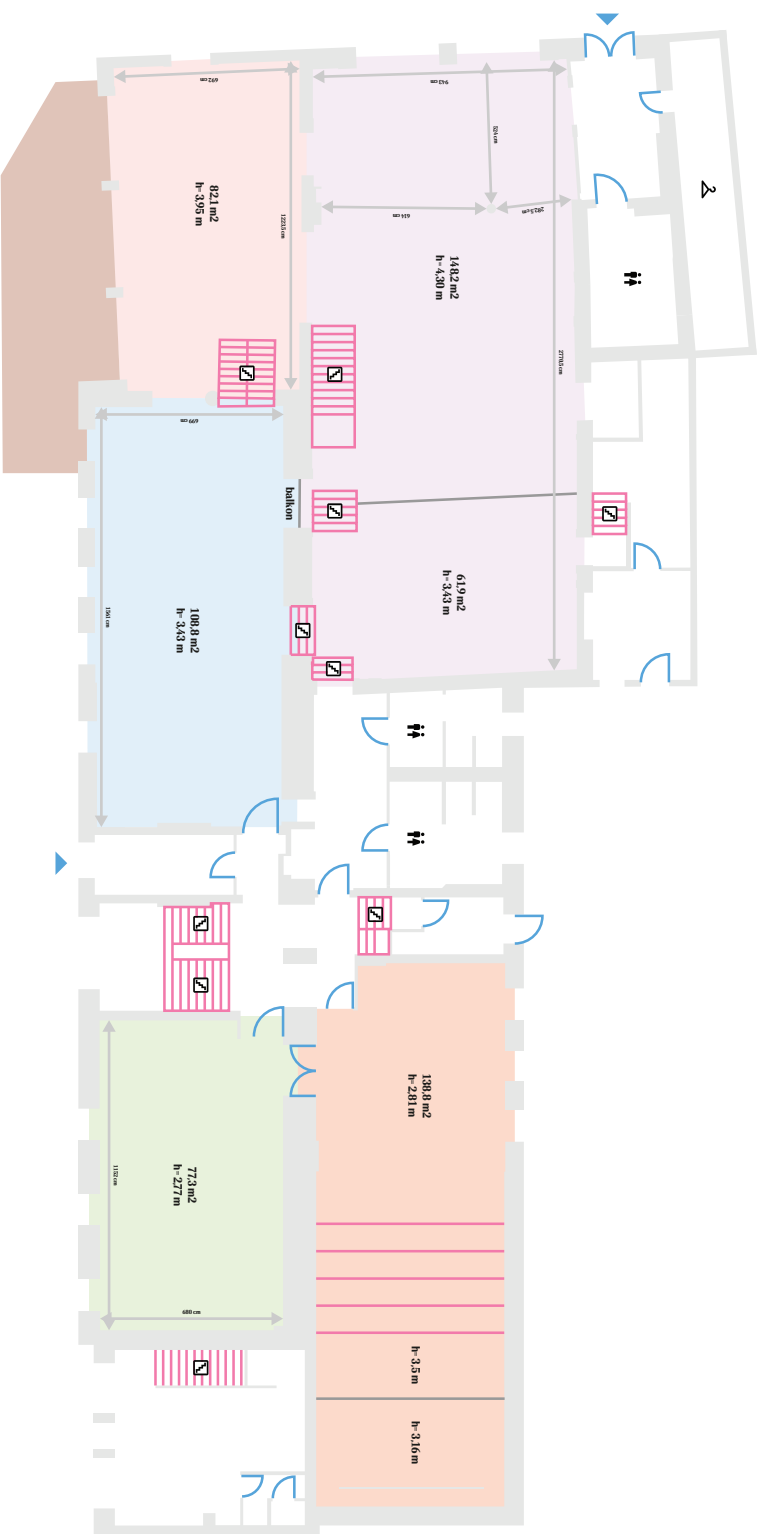

Kręglliccy Chłodna

Flexible and multifunctional, pre-war loft, in an excellent, downtown location. 1500 m² on the ground floor houses an open space, perfect for standing receptions for 400 people or seated for approximately 250, with a dedicated stage, chill-out area, and terrace. On the first floor, we have a cinema hall for screenings, lectures, and presentations for 40-70 people, as well as a multifunctional room, suitable for discussions, workshops, or dinners. On the second floor, there is a cozy space, ready to host private events, press conferences, or exhibitions.

Sala główna ze sceną

Room 2 with terrace

Room 3

Second floor, room with terrace

Gallery-room

Cinema room

48 cinema chairs

Ground floor, bathrooms

Legenda

- Terrace
- Room 1
- Room 2
- Room 3
- Room 4
- Cinema room
- ▶ Entrance
- ⇅ Toilets
- ⇅ Stairs going up
- ⇅ Stairs going down
- 👉 Cloakroom